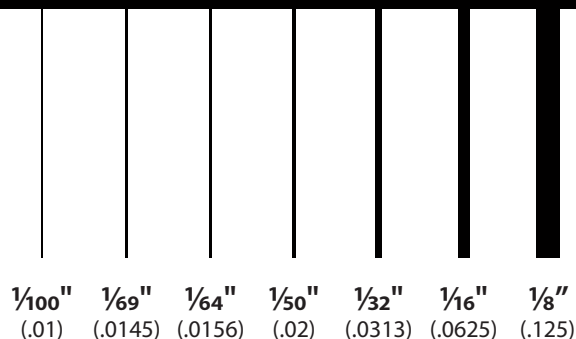

FLASHABOU set the industry standards and led the way for numerous imitators and countless product variations. Today the Original, Genuine FLASHABOU is joined by a complete line of synthetics for the enthusiast, including: Glow-in-the-Dark FLASHABOU, Holographic FLASHABOU, Saltwater FLASHABOU, FLASHABOU Accent, Big Fly Fiber, Polarflash, Wing N' Flash and a variety of other products.

By 1990, the company was developing and manufacturing products that went beyond the fly industry and was quickly becoming a major source of raw materials to the jig and spinning industries as well. It became increasingly clear that to expand the company's reach into the general fishing community; a name change was in order. That year the name was officially changed to Hedron, Inc. Loosely speaking, Hedron means "geometrical figure having a specific combining of form". Hedron describes the enterprise well.

Types of CUTS & TEXTURES

We carry a variety of fibers and materials that are cut and treated to create the perfect balance of color, flash, texture and durability. Here are a few of our most common widths.