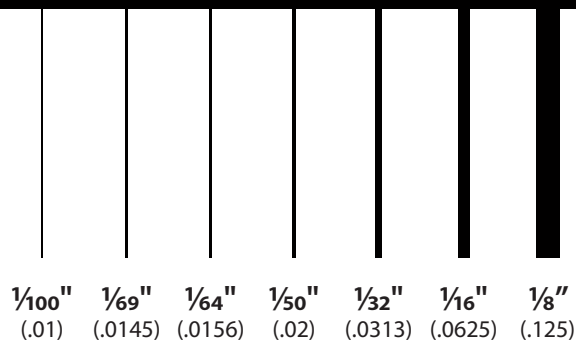

FLASHABOU set the industry standards and led the way for numerous imitators and countless product variations. Today the Original, Genuine FLASHABOU is joined by a complete line of synthetics for the enthusiast, including: Glow-in-the-Dark FLASHABOU, Holographic FLASHABOU, Saltwater FLASHABOU, FLASHABOU Accent, Big Fly Fiber, Polarflash, Wing N' Flash and a variety of other products.

By 1990, the company was developing and manufacturing products that went beyond the fly industry and was quickly becoming a major source of raw materials to the jig and spinning industries as well. It became increasingly clear that to expand the company's reach into the general fishing community; a name change was in order. That year the name was officially changed to Hedron, Inc. Loosely speaking, Hedron means "geometrical figure having a specific combining of form". Hedron describes the enterprise well.

Types of CUTS & TEXTURES

We carry a variety of fibers and materials that are cut and treated to create the perfect balance of color, flash, texture and durability. Here are a few of our most common widths.